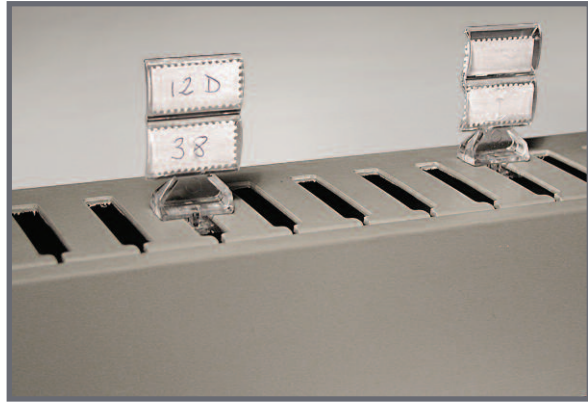

## PTE

Part Number	CP Type	PCS Package
PTE	PTE	250 (5x50)

PLEASE CALL FOR PRODUCT AVAILABILITY

**Label Holder.**  
 For Type E - A wire ducts.

COLOUR:  Transparent

## PTR

Part Number	CP Type	PCS Package
PTR	PTR	100 (4x25)

PLEASE CALL FOR PRODUCT AVAILABILITY

**Cross arm for Type E - A trunkings.**

## RIV1 / RIV2

Part Number	Ø in.	Ø mm.	PCS Package
RIV1	0.25	6.5	1000 (5x200)
RIV2	0.18	4.5	1000 (5x200)

PLEASE CALL FOR PRODUCT AVAILABILITY

**Rivets.** To fix the ducts to panels.  
 Material: Nylon

COLOUR: RIV1  Black  
 RIV2  Green