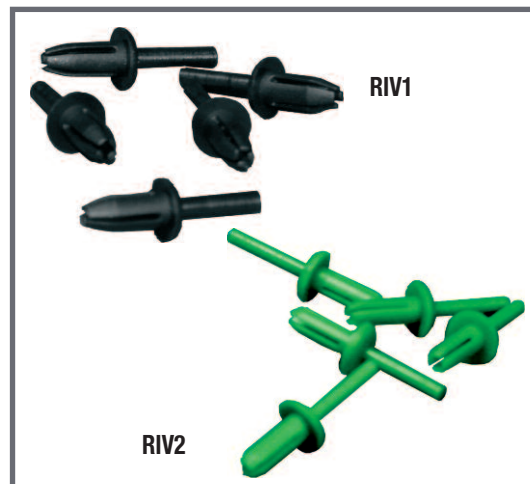

## PTR

Part Number	CP Type	PCS Package
PTR	PTR	100 (4x25)

PLEASE CALL FOR PRODUCT AVAILABILITY

**Cross arm for Type E - A trunkings.**

## RIV1 / RIV2

Part Number	Ø in.	Ø mm.	PCS Package
RIV1	0.25	6.5	1000 (5x200)
RIV2	0.18	4.5	1000 (5x200)

PLEASE CALL FOR PRODUCT AVAILABILITY

**Rivets.** To fix the ducts to panels.  
 Material: Nylon

COLOUR: RIV1  Black  
 RIV2  Green